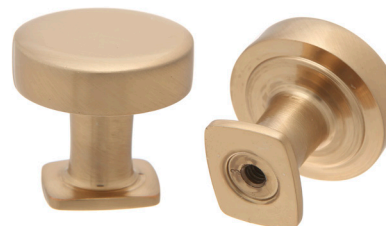

RG- Rose Gold

K-1218.

32mm Round Flat Top

WEIGHT/CASE 44 lbs

Available Colors
Oil Rubbed Bronze
Matte Black
Polished Chrome
Rose Gold
Satin Nickel

Item Number
K-1218.10B
K-1218.BK
K-1218.PC
K-1218.RG
K-1218.SN

CASE QTY 250

BOX QTY 25