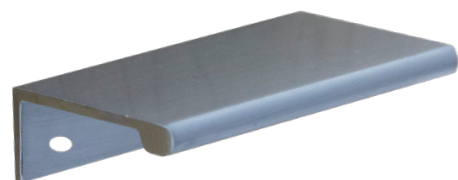

Item Number
P-1876.10B
P-1876.SN

CASE QTY 250 **BOX QTY** 25

10B - Oil Rubbed Bronze

SN - Satin Nickel

Item Number	Available Sizes	Case Qty	Box Qty	Weight/Case
P-1803.SN	46mm CC x 76mm (3") OL	500	50	26
P-1806.SN	112mm CC x 152mm (6") OL	300	30	31
P-1809.SN	189mm CC x 229mm (9") OL	180	30	26
P-1812.SN	132mm*2 CC x 304mm (12") OL	150	25	30