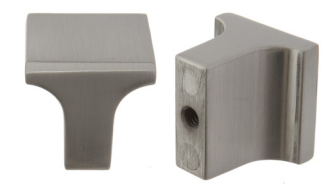

SN - Satin Nickel