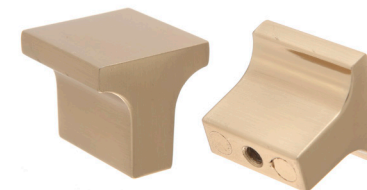

CASE QTY	100	WEIGHT/CASE	26 lbs
BOX QTY	25		160mm CC

Available Colors	Item Number
Matte Black	P-83572.BK
Polished Chrome	P-83572.PC
Rose Gold	P-83572.RG
Satin Nickel	P-83572.SN

10B - Oil Rubbed Bronze

BK - Matte Black