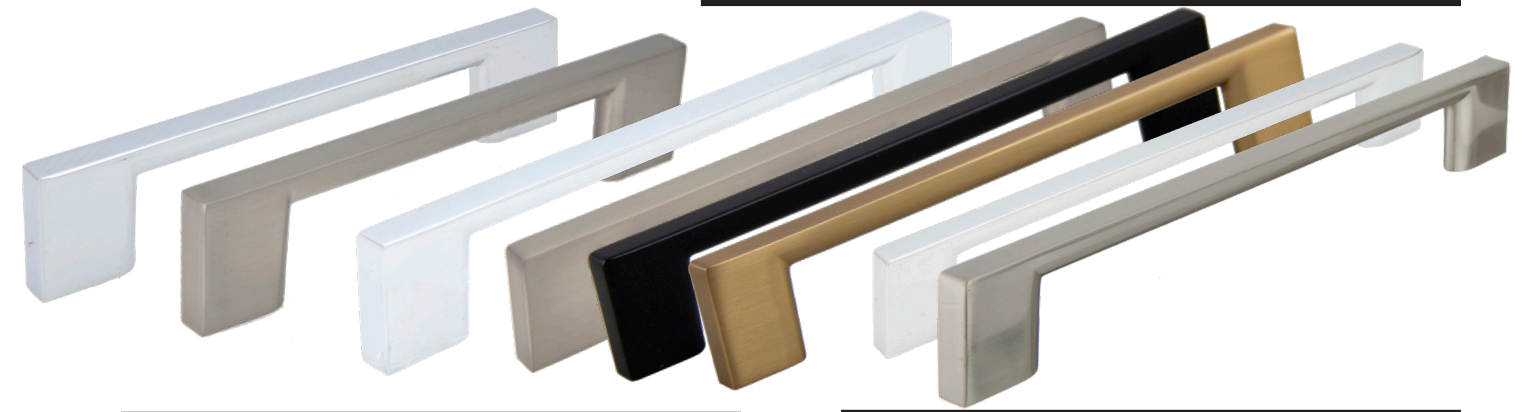

SQUARE EDGE PULL COLLECTION

P-80572. Square Edge Pull 96mm CC

CASE QTY	250	WEIGHT/CASE	49 lbs
BOX QTY	25		96mm CC

Available Colors	Item Number
Matte Black	P-80572.BK
Polished Chrome	P-80572.PC
Rose Gold	P-80572.RG
Satin Nickel	P-80572.SN

P-81572. Square Edge Pull 128mm CC

CASE QTY	200	WEIGHT/CASE	51 lbs
BOX QTY	20		128mm CC

Available Colors	Item Number
Matte Black	P-81572.BK
Polished Chrome	P-81572.PC
Rose Gold	P-81572.RG
Satin Nickel	P-81572.SN

P-83572. Square Edge Pull 160mm CC

CASE QTY	100	WEIGHT/CASE	26 lbs
BOX QTY	25		160mm CC

Available Colors	Item Number
Matte Black	P-83572.BK
Polished Chrome	P-83572.PC
Rose Gold	P-83572.RG
Satin Nickel	P-83572.SN

K-83125.

1" Square Knob

WEIGHT/CASE 31 lbs

Available Colors	Item Number
Oil Rubbed Bronze	K-83125.10B
Matte Black	K-83125.BK
Polished Chrome	K-83125.PC
Rose Gold	K-83125.RG
Satin Nickel	K-83125.SN

CASE QTY	250	BOX QTY	25