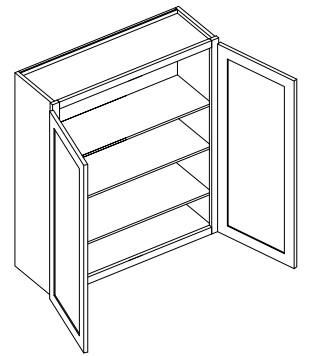

42" High Double Door Wall

Item Code	Outer Dimensions		
	W	H	D
W2442-2	24	42	12
W2742	27	42	12
W3042	30	42	12
W3342	33	42	12
W3642	36	42	12
W3942	39	42	12