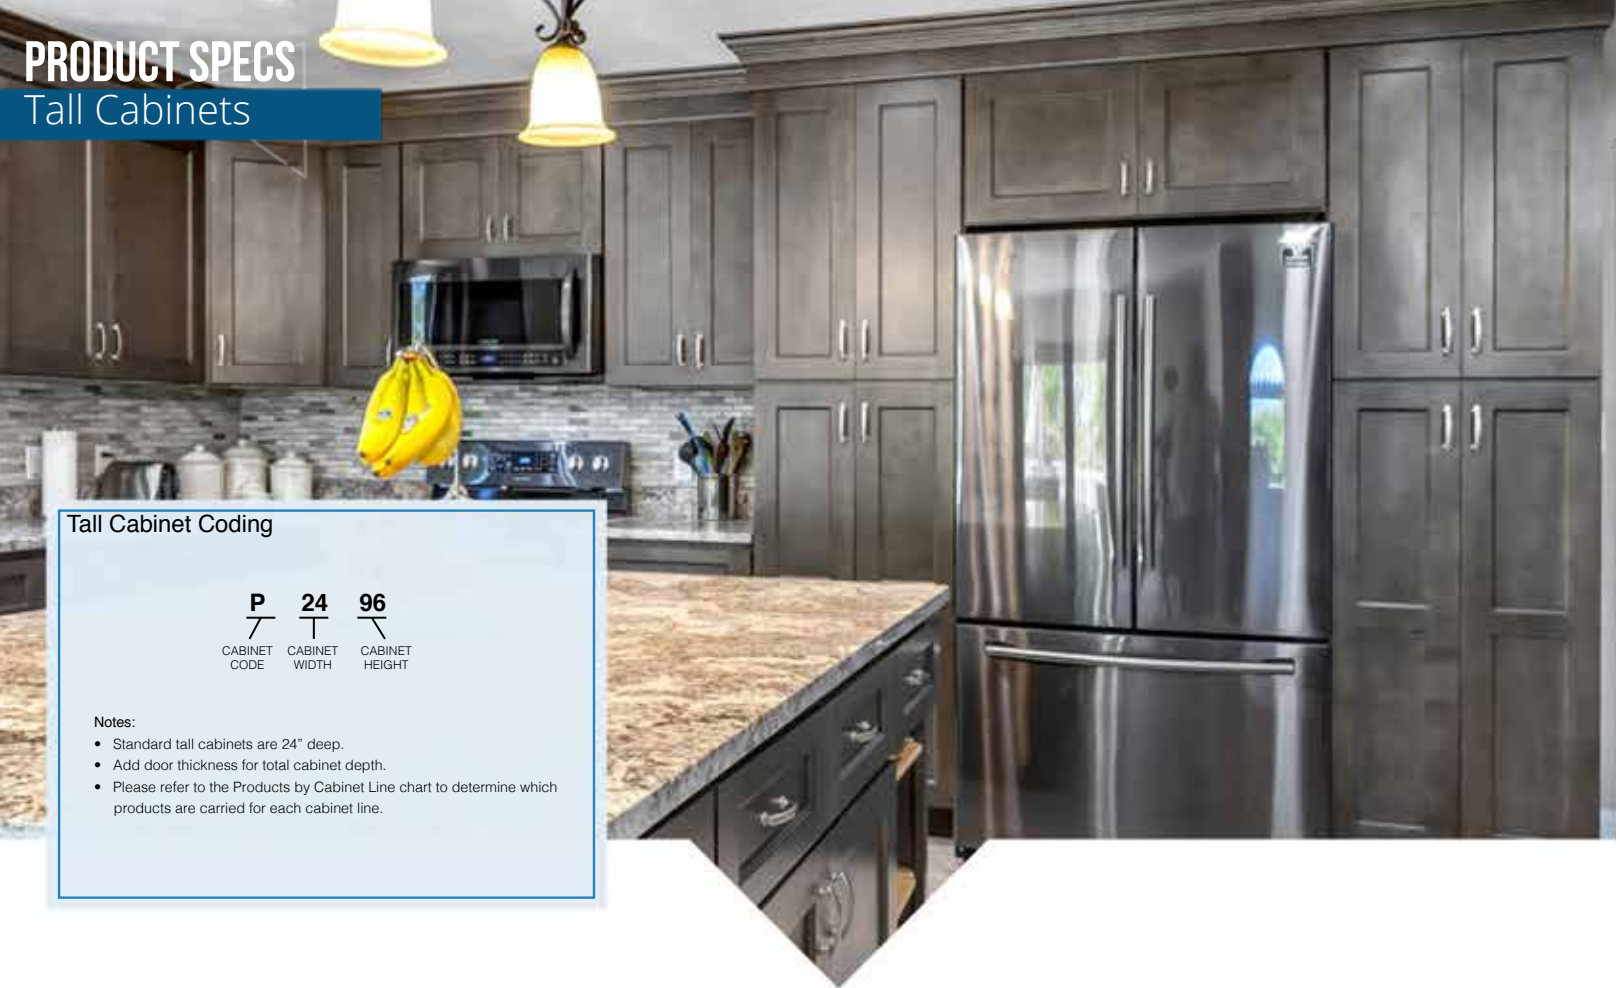

Tall Cabinet Coding

P / **24** / **96**
CABINET CODE / CABINET WIDTH / CABINET HEIGHT

Notes:

- Standard tall cabinets are 24" deep.
- Add door thickness for total cabinet depth.
- Please refer to the Products by Cabinet Line chart to determine which products are carried for each cabinet line.