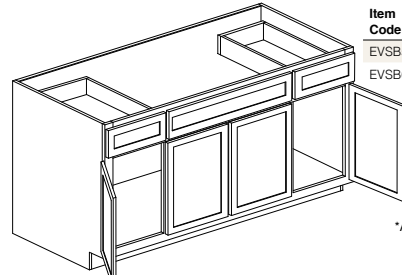

Extended Vanity Sink Base

Item Code	Outer Dimensions		
	W	H	D
EVSBS4	54	34.5	21
EVSBS60	60	34.5	21

*Available in Taylor only