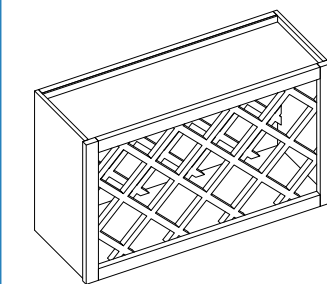

Wine Rack

Item Code	Outer Dimensions		
	W	H	D
WR3018	30	18	12

30" - 36" High Double Door with Center Stile

Item Code	Outer Dimensions		
	W	H	D
W4230	42	30	12
W4236	42	36	12

42" High Single Door Wall

Item Code	Outer Dimensions		
	W	H	D
W942	9	42	12
W1242	12	42	12
W1542	15	42	12
W1842	18	42	12
W2142	21	42	12