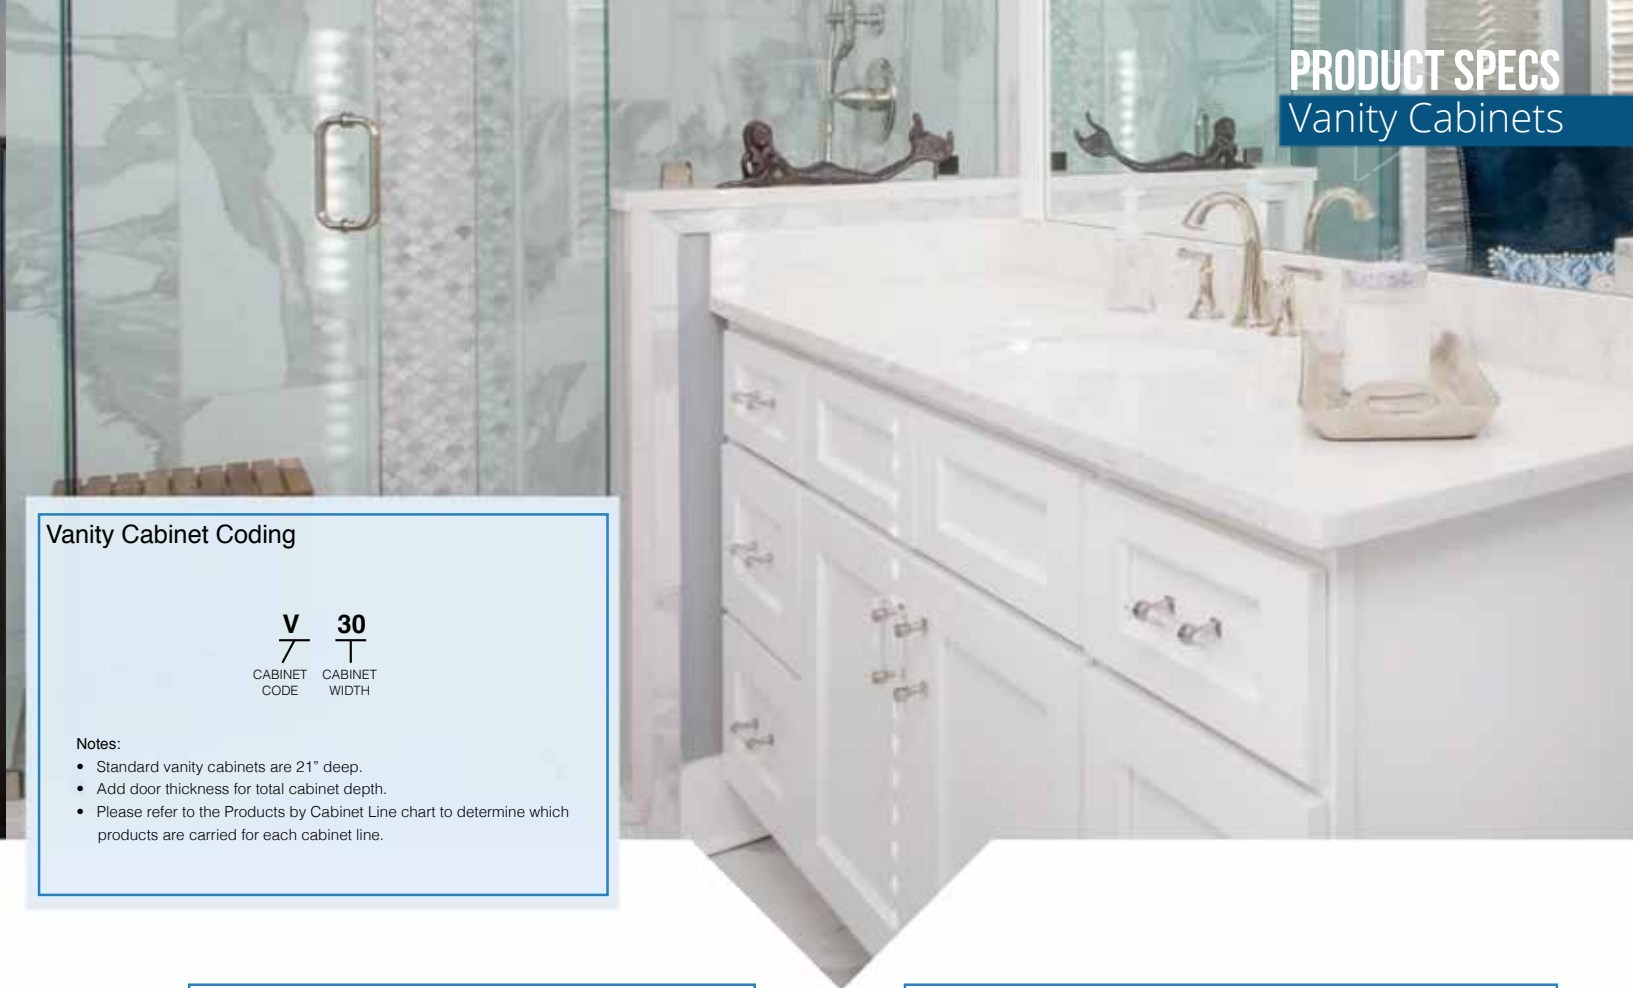

*Sink floor not pictured and sold separately
*Back of face frame measures 27" wide

Tall Cabinet Coding

P / **24** / **96**
CABINET CODE / CABINET WIDTH / CABINET HEIGHT

Notes:

- Standard tall cabinets are 24" deep.
- Add door thickness for total cabinet depth.
- Please refer to the Products by Cabinet Line chart to determine which products are carried for each cabinet line.