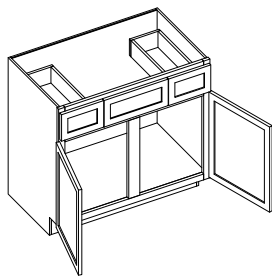

PRODUCT SPECS

Vanity Cabinets

Vanity Drawer Base

Item Code	Outer Dimensions		
	W	H	D
VDB12	12	34.5	21
VDB15	15	34.5	21
VDB18	18	34.5	21
VDB21	21	34.5	21
VDB24	24	34.5	21

Vanity Sink Base

Item Code	Outer Dimensions		
	W	H	D
VSB36	36	34.5	21
VSB42	42	34.5	21
VSB48	48	34.5	21