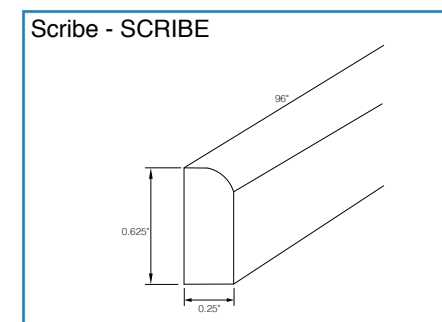

Add the perfect touch to your next project with our line of trim, moldings, fillers, panels, and accessories.