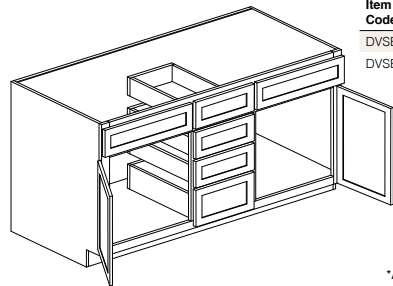

Double Vanity Sink Base

Item Code	Outer Dimensions		
	W	H	D
DVSB54	54	34.5	21
DVSB60	60	34.5	21

*Available in Taylor only

24" Vanity Drawer

Item Code	Outer Dimensions		
	W	H	D
KD24	23.5	4.75	21

*Drawer box height is 2"