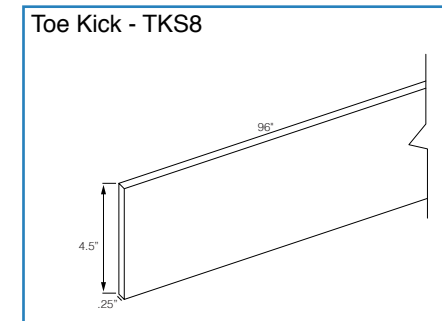

Add the perfect touch to your next project with our line of trim, moldings, fillers, panels, and accessories.