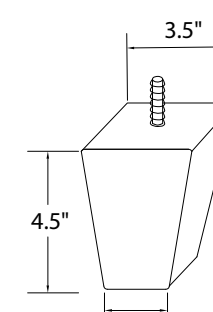

Item Code	Outer Dimensions		
	W	H	D
CORT	3.5	10.5	7

Turned Post

Item Code	Outer Dimensions		
	W	H	D
TPOSTP3	3	35.5	3
TPOSTP5	5	35.5	5

Furniture Valance

Item Code	Outer Dimensions		
	W	H	D
VFURN37	37	4.5	0.75
VFURN43	43	4.5	0.75

Raised Panel Valance

Item Code	Outer Dimensions		
	W	H	D
VRP42	42	12	0.75
VRP48	48	12	0.75

Decorative Base/Wall Panels

Item Code	Outer Dimensions		
	W	H	D
DWP1215	11.5	13.75	0.75
DWP2415	22.5	13.75	0.75
DWP1230	11.5	28.75	0.75
DWP2430	23.5	28.75	0.75
DWP1236	11.5	34.75	0.75
DWP1242	11.5	40.75	0.75

Bunfoot

Item Code	Outer Dimensions		
	W	H	D
TBUNFOOT	3	4.5	3

Bunfoot - Transitional

Item Code	Outer Dimensions		
	H	Top	Bottom
TBUNFOOT2	4.5	3.5	2

Soft Close Roll Out Tray

Item Code	Outer Dimensions		
	W	H	D
ROT15-SC	11.4375	4	21
ROT18-SC	14.375	4	21
ROT21-SC	17.4375	4	21
ROT24-SC	20.25	4	21
ROT27-SC	23.125	4	21
ROT30-SC	26.125	4	21
ROT36-SC	32.125	4	21