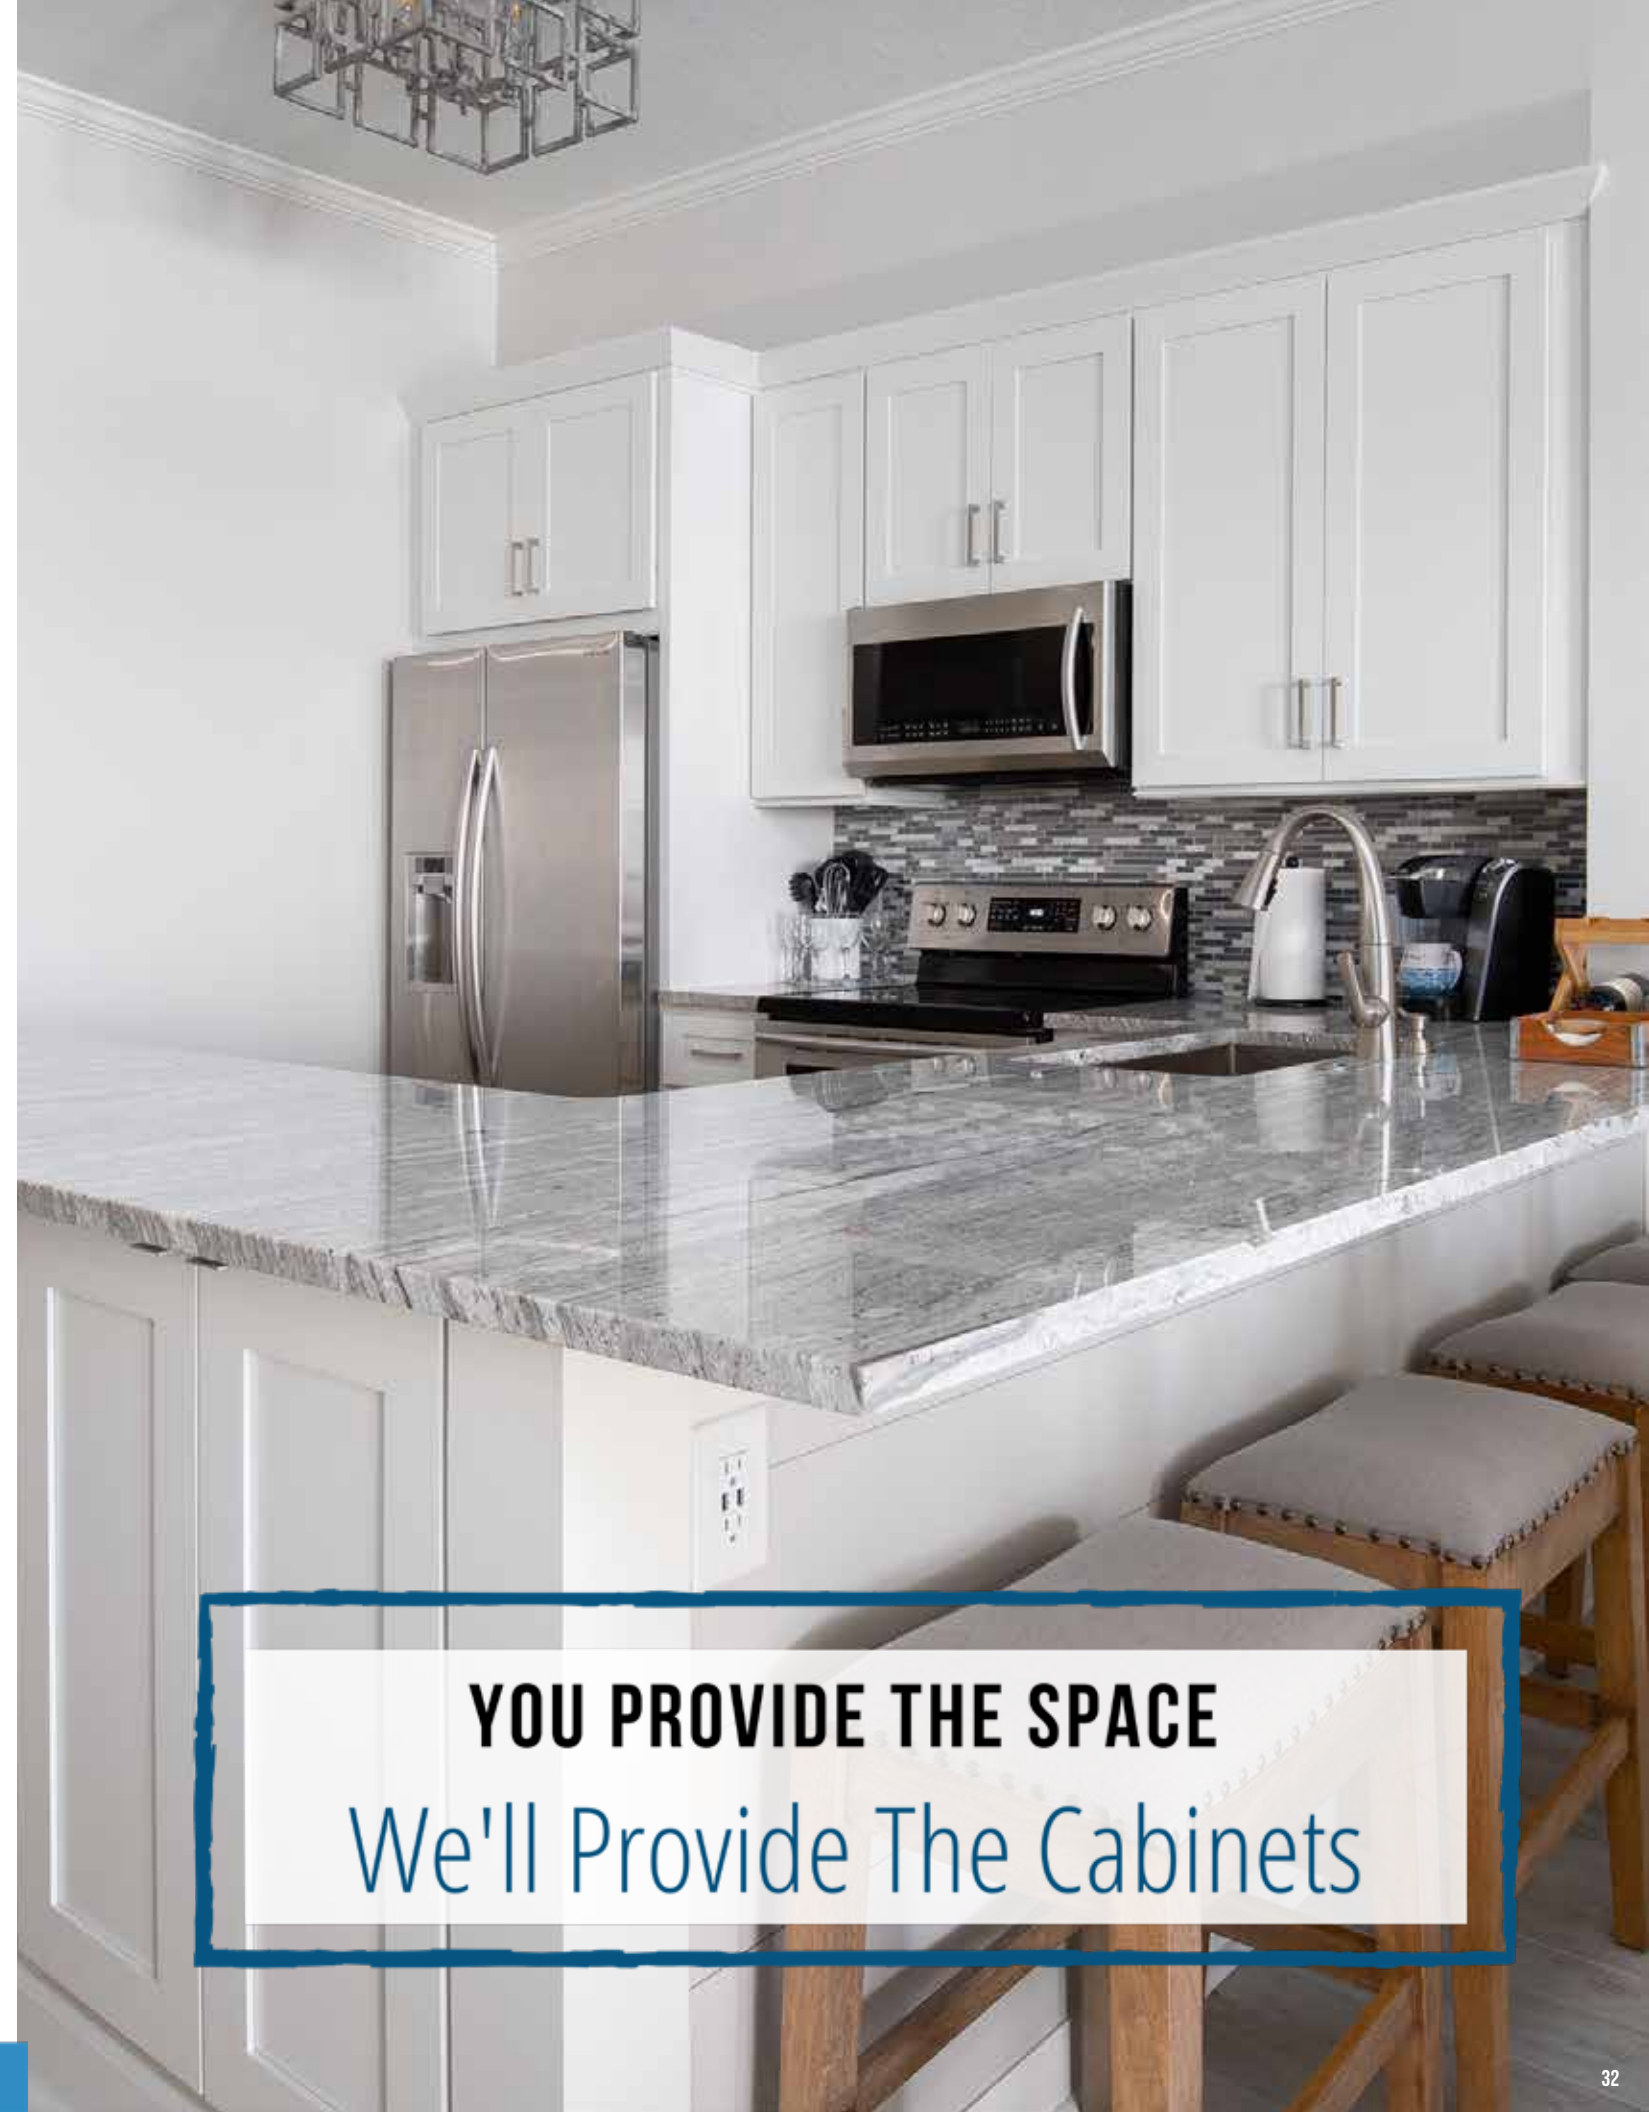

Soft Close Roll Out Tray

Item Code	Outer Dimensions		
	W	H	D
ROT15-SC	11.4375	4	21
ROT18-SC	14.375	4	21
ROT21-SC	17.4375	4	21
ROT24-SC	20.25	4	21
ROT27-SC	23.125	4	21
ROT30-SC	26.125	4	21
ROT36-SC	32.125	4	21

*Includes two trays & four tracks

Roll Out Tray Usage Guide

Item Code	Designed to Fit
ROT15-SC	B15
ROT18-SC	B18, P1884, P1890, P1896
ROT21-SC	B21
ROT24-SC	B24, P2484, P2490, P2496
ROT27-SC	B27
ROT30-SC	B30, SB30, P3084, P3090, P3096
ROT36-SC	B36, SB36

Lazy Susan Kit

Item Code	Outer Dimensions		
	W	H	D
LSK	29	1.5	29

*Includes two trays for shelf mounting
*Birch plywood construction

Spice Rack Door Attachment

Item Code	Outer Dimensions		
	W	H	D
SRD12	11.5	24	4
SRD15	14.5	24	4

Trash Can Insert for B18

Item Code	Outer Dimensions		
	W	H	D
TCCK*	14.625	4.125	19.75

*Includes two 35 QT cans

- Dovetail, solid wood construction
- Undermount, full extension, soft close slides

Spice Rack Tray Insert

Item Code	Outer Dimensions		
	W	H	D
STI14	13.375	1.094	19.75
STI20	19.75	1.094	19.75

Spice Rack Insert

Item Code	Outer Dimensions		
	W	H	D
SRI9	5.75	24	20.5

*Fits in the B09

Stemware Rack

Item Code	Outer Dimensions		
	W	H	D
SWR3012	28.5	1.5	10.5

Cutlery Drawer Insert

Item Code	Outer Dimensions		
	W	H	D
CDI14	13.375	1.75	19.75
CDI20	19.75	1.75	19.75

Shelf

- *All sides finished
- **3/4" plywood construction
- **Available in natural or painted
- ***Available in natural only

Item Code	Outer Dimensions		
	W	H	D
**SHELF1296	96	0.625	12
***SHELF2496	96	0.625	24

YOU PROVIDE THE SPACE
We'll Provide The Cabinets

*Accessories displayed on this page can be installed on assembled orders