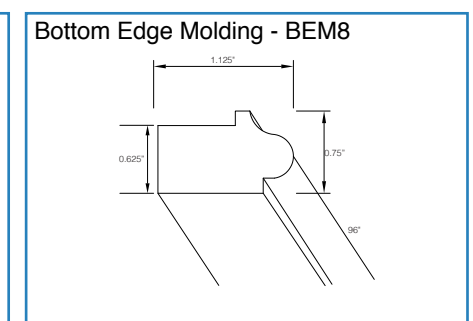

Add the perfect touch to your next project with our line of trim, moldings, fillers, panels, and accessories.