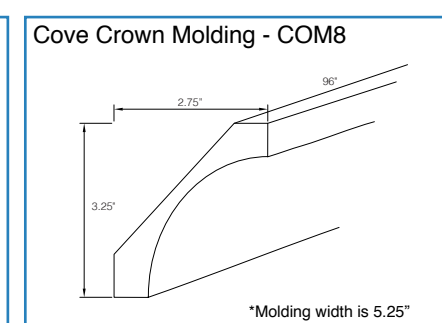

Add the perfect touch to your next project with our line of trim, moldings, fillers, panels, and accessories.