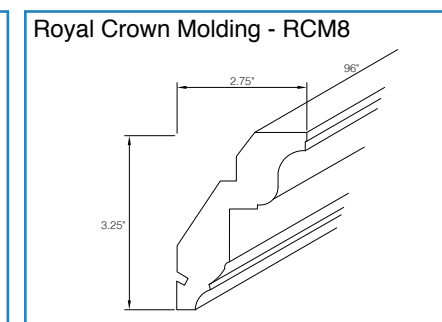

Add the perfect touch to your next project with our line of trim, moldings, fillers, panels, and accessories.