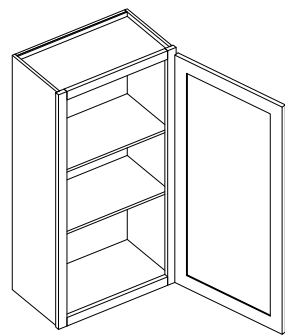

30" - 36" High Single Door Wall

Item Code	Outer Dimensions		
	W	H	D
W930	9	30	12
W1230	12	30	12
W1530	15	30	12
W1830	18	30	12
W2130	21	30	12
W936	9	36	12
W1236	12	36	12
W1536	15	36	12
W1836	18	36	12
W2136	21	36	12