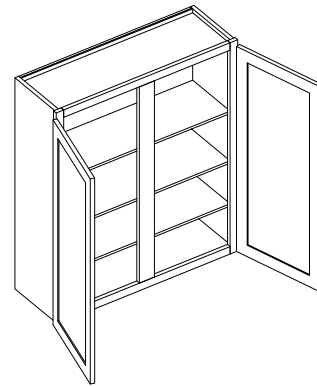

42" High Double Door Wall with Center Stile

Item Code	Outer Dimensions		
	W	H	D
W4242	42	42	12