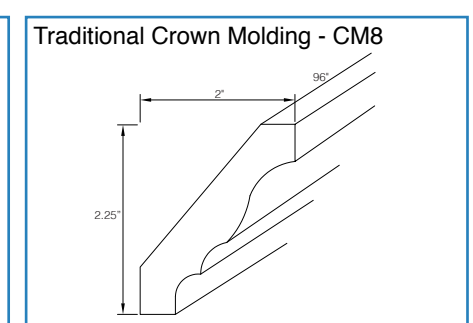

Add the perfect touch to your next project with our line of trim, moldings, fillers, panels, and accessories.