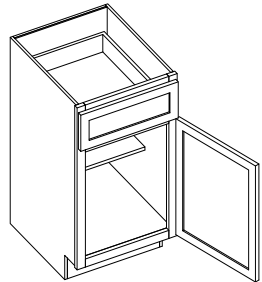

Single Door Vanity Base

Item Code	Outer Dimensions		
	W	H	D
VB12	12	34.5	21
VB15	15	34.5	21
VB18	18	34.5	21