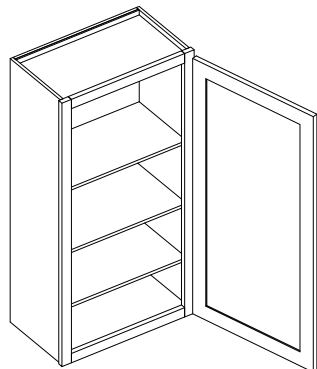

Wine Rack

Item Code	Outer Dimensions		
	W	H	D
WR3018	30	18	12

30" - 36" High Double Door with Center Stile

Item Code	Outer Dimensions		
	W	H	D
W4230	42	30	12
W4236	42	36	12

42" High Single Door Wall

Item Code	Outer Dimensions		
	W	H	D
W942	9	42	12
W1242	12	42	12
W1542	15	42	12
W1842	18	42	12
W2142	21	42	12