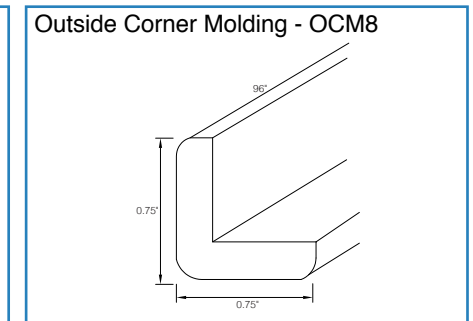

Add the perfect touch to your next project with our line of trim, moldings, fillers, panels, and accessories.