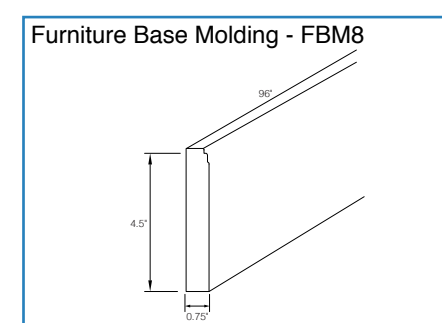

Add the perfect touch to your next project with our line of trim, moldings, fillers, panels, and accessories.