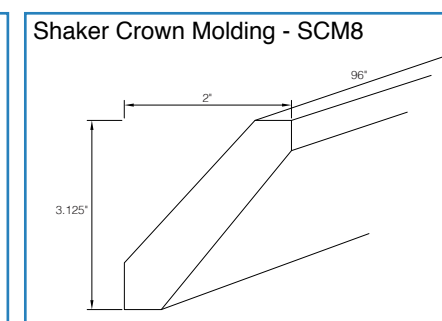

Add the perfect touch to your next project with our line of trim, moldings, fillers, panels, and accessories.