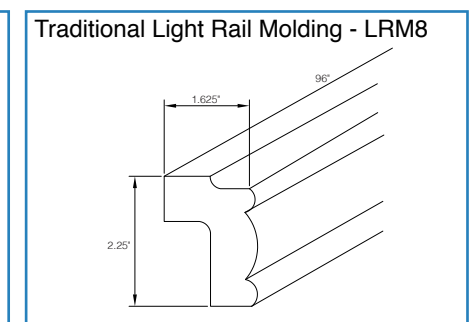

Add the perfect touch to your next project with our line of trim, moldings, fillers, panels, and accessories.