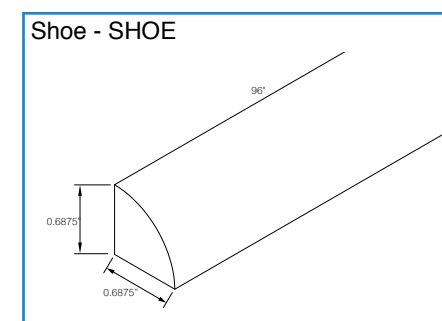

Add the perfect touch to your next project with our line of trim, moldings, fillers, panels, and accessories.