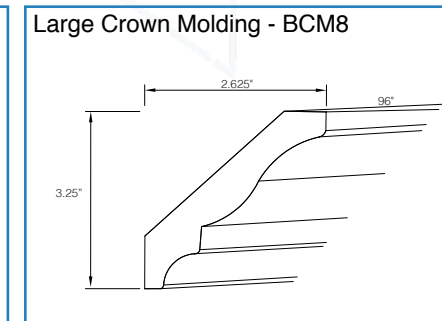

Add the perfect touch to your next project with our line of trim, moldings, fillers, panels, and accessories.