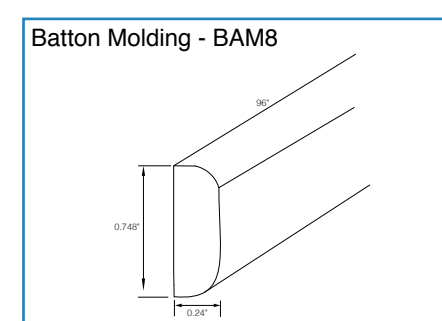

Add the perfect touch to your next project with our line of trim, moldings, fillers, panels, and accessories.