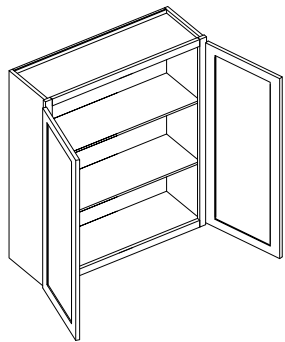

42" High Double Door Wall with Center Stile

Item Code	Outer Dimensions		
	W	H	D
W4242	42	42	12

30" - 36" High Blind Wall

Item Code	Outer Dimensions		
	W	H	D
BW2430	24	30	12
BW3030	30	30	12
BW3630	36	30	12
BW2436	24	36	12
BW3036	30	36	12
BW3636	36	36	12

Wall Tower with 3 Drawers

Item Code	Outer Dimensions		
	W	H	D
DWR1548	15	48	15
DWR1554	15	54	15
DWR1560	15	60	15

*Works great with a vanity

30" - 36" High Double Door Wall

Item Code	Outer Dimensions		
	W	H	D
W2430-2	24	30	12
W2730	27	30	12
W3030	30	30	12
W3330	33	30	12
W3630	36	30	12
W3930	39	30	12
W2436-2	24	36	12
W2736	27	36	12
W3036	30	36	12
W3336	33	36	12
W3636	36	36	12
W3936	39	36	12

36" Vanity Drawer

Item Code	Outer Dimensions		
	W	H	D
KD36	29.5	4.75	21

*Adjustable Sides
*Drawer box height is 2"
*Trimable to 30"

WITH SO MANY POSSIBILITIES
What Will You Create?

TIMELESS DETAILS

CUSTOM DESIGN