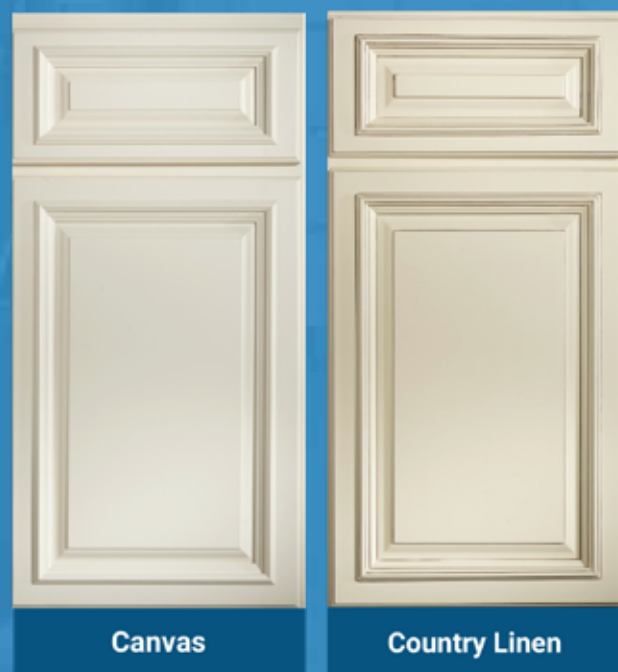

LENOX

This elegant painted door style is constructed from solid wood with applied molding. The hand brushed glaze lines on Country Linen add an element of detail that conveys warmth and charm.

- Full overlay doors provide a seamless aesthetic
- Soft close doors and drawers prevent slamming
- Dovetail drawer craftsman construction
- Full extension drawers ensure easy access
- Solid wood cabinet box and drawers provide exceptional durability
- Premium Sherwin-Williams Finish delivers a lifetime of beauty
- Available with a full line of accessories and upgrades that add style and function

Canvas

Country Linen