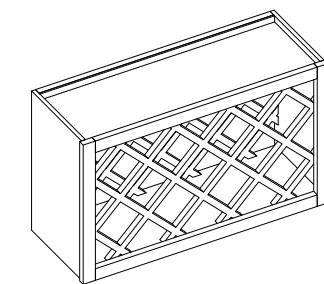

Wine Rack

Item Code	Outer Dimensions		
	W	H	D
WR3018	30	18	12

30" - 36" High Double Door with Center Stile

Item Code	Outer Dimensions		
	W	H	D
W4230	42	30	12
W4236	42	36	12

42" High Single Door Wall

Item Code	Outer Dimensions		
	W	H	D
W942	9	42	12
W1242	12	42	12
W1542	15	42	12
W1842	18	42	12
W2142	21	42	12