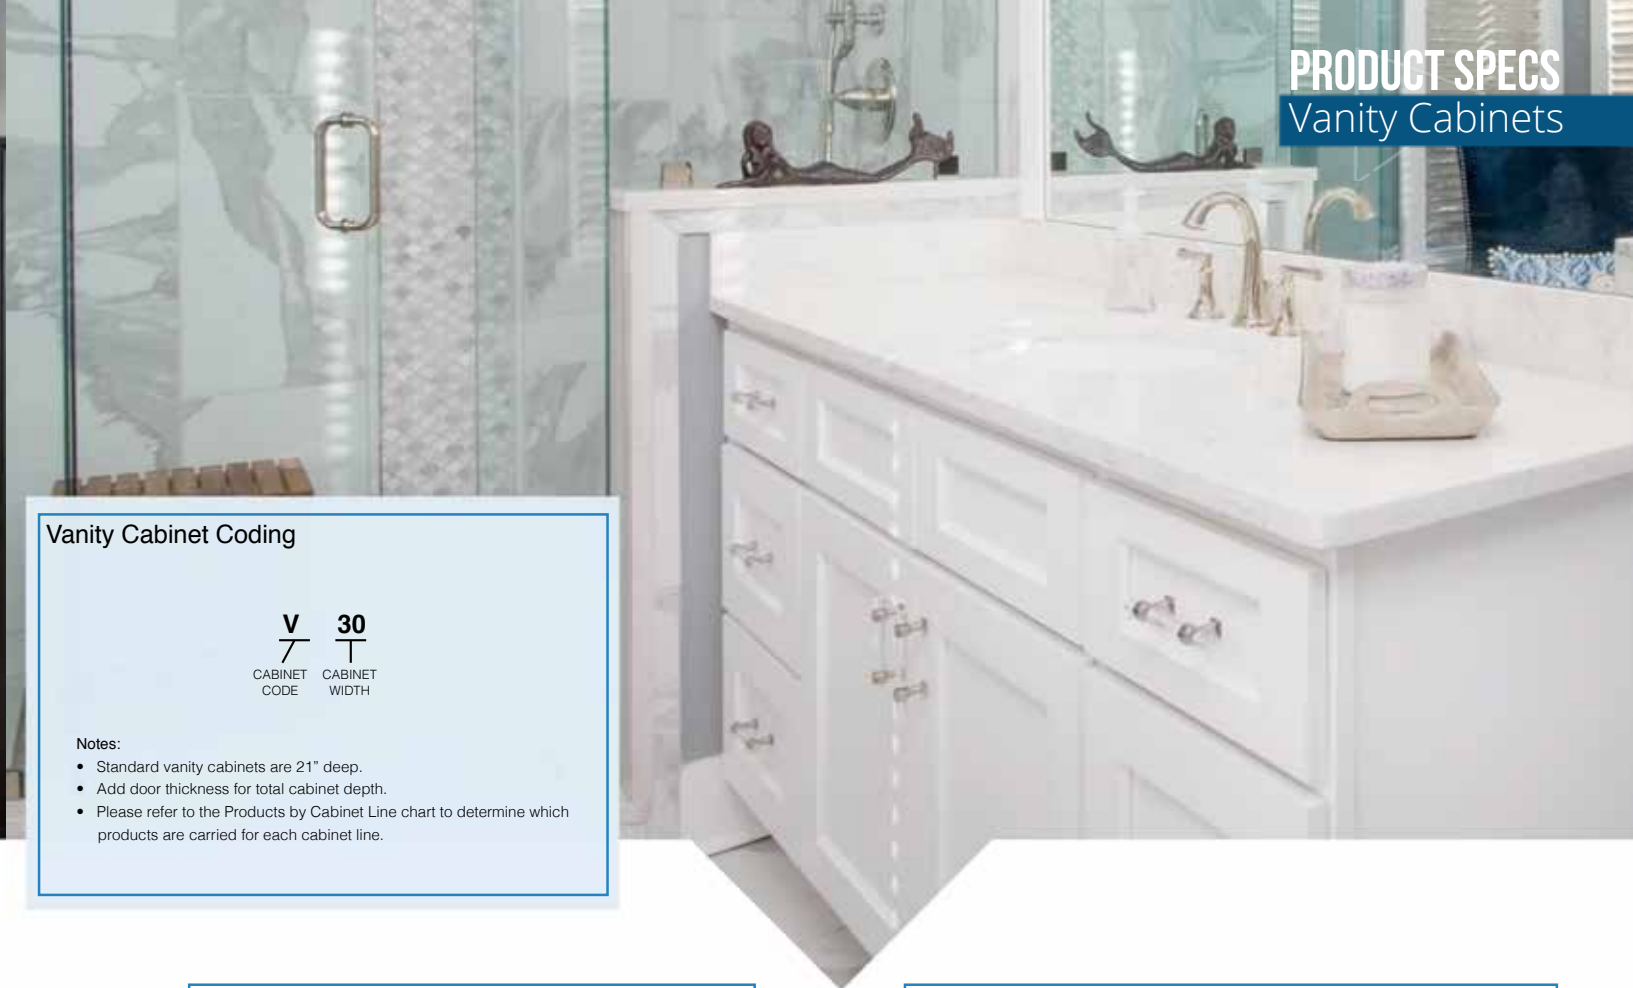

Vanity Cabinet Coding

V / **30**
CABINET CODE / CABINET WIDTH

Notes:

- Standard vanity cabinets are 21" deep.
- Add door thickness for total cabinet depth.
- Please refer to the Products by Cabinet Line chart to determine which products are carried for each cabinet line.

Single Door Pantry

Item Code	Outer Dimensions		
	W	H	D
P1884*	18	84	24
P1890*	18	90	24
P1896**	18	96	24

*Includes four shelves
**Includes five shelves

24" and 30" Double Door Pantry

Item Code	Outer Dimensions		
	W	H	D
P2484*	24	84	24
P2490*	24	90	24
P2496**	24	96	24
P3090*	30	90	24
P3096**	30	96	24

*Includes four shelves
**Includes five shelves

Oven Cabinet (Includes One Drawer)

Item Code	Outer Dimensions		
	W	H	D
OC3390	33	90	24
OC3396	33	96	24

*Includes one drawer

Vanity Combo Cabinet 30"

Item Code	Outer Dimensions		
	W	H	D
VSBDR30	30	34.5	21
VSBDL30	30	34.5	21

*Pictured is the VSBDR30

36" Open Shelf Vanity Sink Base

Item Code	Outer Dimensions		
	W	H	D
VSBOS36	36	34.5	21

*Includes adjustable feet
*Height does not include adjustable foot

Oven Cabinet Drawer

Item Code	Outer Dimensions		
	W	H	D
OCD337	32.5	6.75	24

Oven Cabinet Overlay Panel

Item Code	Outer Dimensions		
	W	H	D
OP3353	32.5	53	0.75

Vanity Combo Cabinet 36"

Item Code	Outer Dimensions		
	W	H	D
VSBDR36	36	34.5	21
VSBDL36	36	34.5	21

Double Door Vanity

Item Code	Outer Dimensions		
	W	H	D
V24-2	24	34.5	21
V27	27	34.5	21
V30	30	34.5	21
V33	33	34.5	21
V36	36	34.5	21