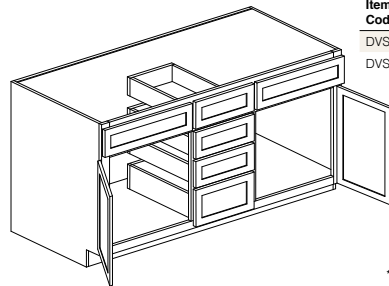

Double Vanity Sink Base