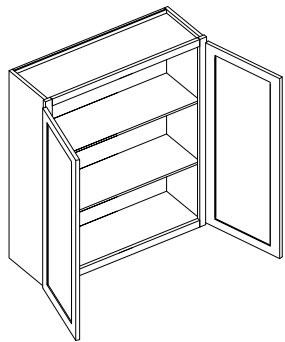

30" - 36" High Double Door Wall

Item Code	Outer Dimensions		
	W	H	D
W2430-2	24	30	12
W2730	27	30	12
W3030	30	30	12
W3330	33	30	12
W3630	36	30	12
W3930	39	30	12
W2436-2	24	36	12
W2736	27	36	12
W3036	30	36	12
W3336	33	36	12
W3636	36	36	12
W3936	39	36	12