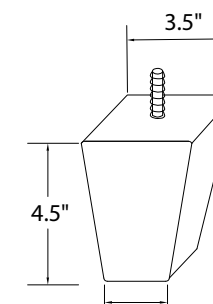

Bunfoot - Transitional

Item Code	Outer Dimensions		
	H	Top	Bottom
TBUNFOOT2	4.5	3.5	2