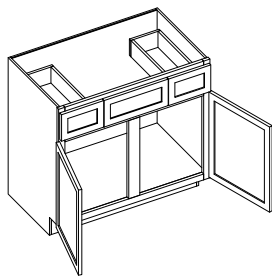

Vanity Sink Base