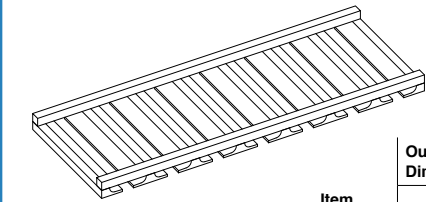

Item Code	Outer Dimensions		
	W	H	D
STI14	13.375	1.094	19.75
STI20	19.75	1.094	19.75

**Spice Rack Insert**

Item Code	Outer Dimensions		
	W	H	D
SRI9	5.75	24	20.5

\*Fits in the B09

**Stemware Rack**

Item Code	Outer Dimensions		
	W	H	D
SWR3012	28.5	1.5	10.5