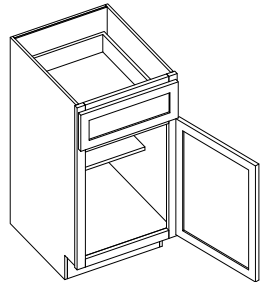

Single Door Vanity Base