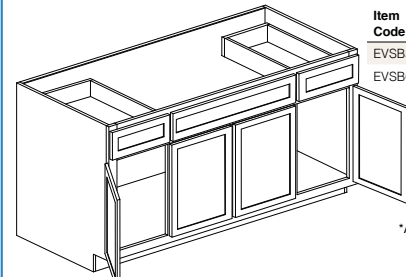

Extended Vanity Sink Base